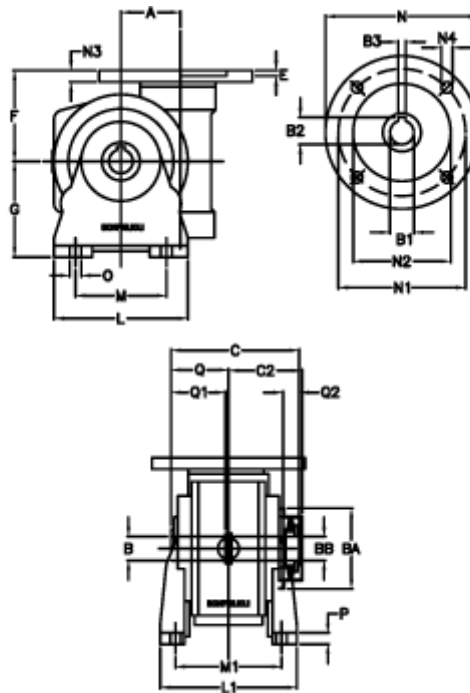

Article number: 390204907032236

Description: Worm Gear with Torque Limiter
VF 49-L2-V-70 P63B5

Measures

a	= 49.50	C2	= 63,5	M1	= 98.5	Q	= 51.0
B	= 25	Description	= VF 49V-xx-63B5	N	= 140	Q1	= 41
B1 E7	= 11	E	= 3.0	N1	= 115	Q2	= 15
B2	= 12.8	F	= 70	N2	= 95		
B3 H9	= 4	g	= 82	N3	= 10.5		
BA	= 63	L	= 110	N4	= 9,5		
BB H7	= 14	L1	= 124.0	O	= 8.5		
C	= 105	m	= 63	P	= 12		